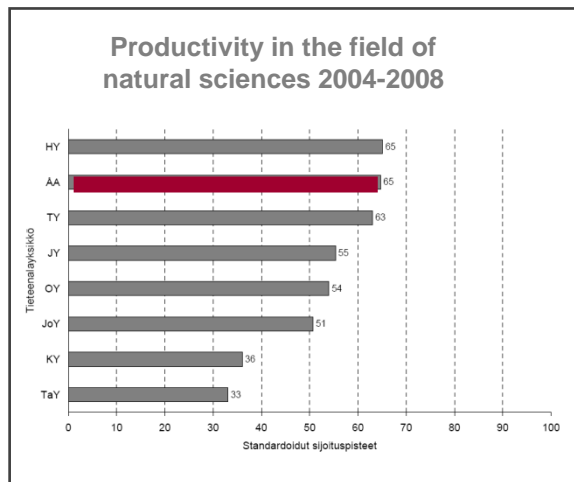

Key words

- Top quality education and research
- An acknowledged position at the forefront of research in biotechnology, computer science, chemical combustion, human rights, material sciences and process chemistry
- Close to the unique, beautiful archipelago with over 20,000 islands

Ref. O.Kivinen, J.Hedman & K. Peltoniemi Suomen yliopistojen tieteellisen toiminnan tuloksellisuus vuosina 2004-2008