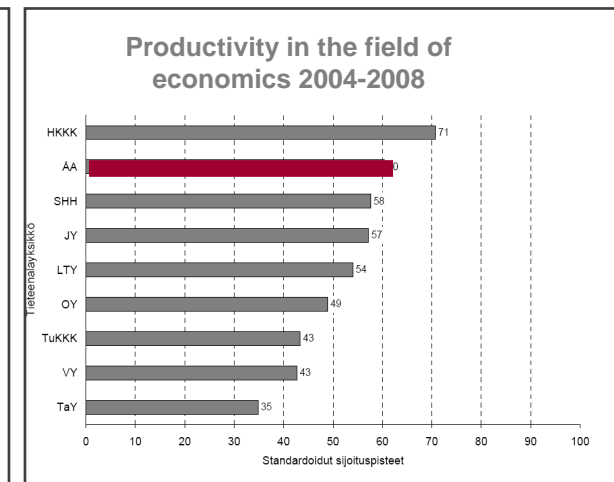

Key words

- Top quality education and research
- An acknowledged position at the forefront of research in biotechnology, computer science, chemical combustion, human rights, material sciences and process chemistry
- Close to the unique, beautiful archipelago with over 20,000 islands

Ref. O.Kivinen, J.Hedman & K. Peltoniemi Suomen yliopistojen tieteellisen toiminnan tuloksellisuus vuosina 2004-2008