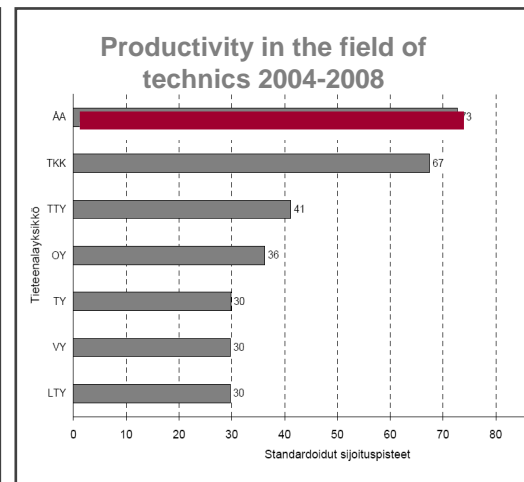

Key words

- Top quality education and research
- An acknowledged position at the forefront of research in biotechnology, computer science, chemical combustion, human rights, material sciences and process chemistry
- Close to the unique, beautiful archipelago with over 20,000 islands

Ref. O.Kivinen, J.Hedman & K. Peltoniemi Suomen yliopistojen tieteellisen toiminnan tuloksellisuus vuosina 2004-2008